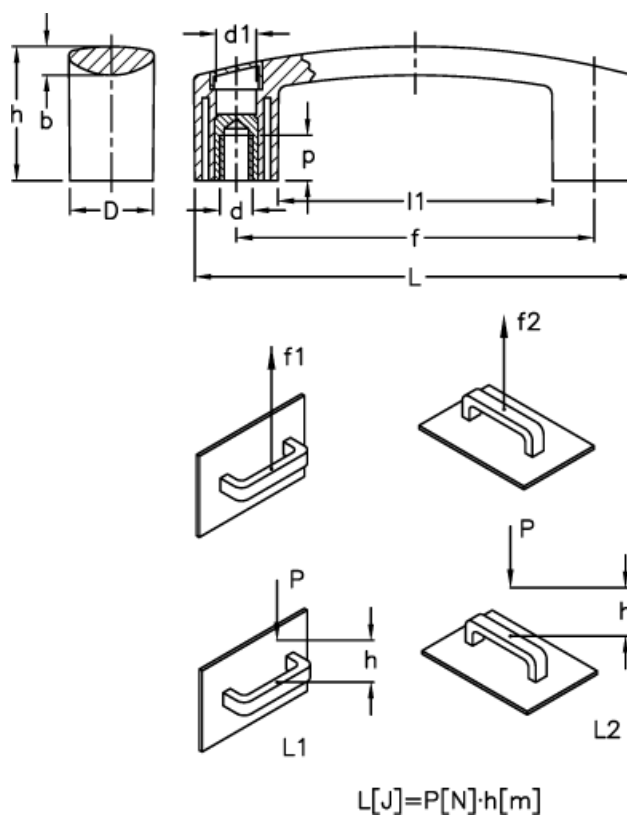

# Data Sheet

Article number: 23052604211

Description: E+G Bridge handle  
EBP.200-B M8-C1

## Measures

b	= 9.5	L	= 208.5
D	= 28.5	l1	= 150.5
d1	= 13.5	L1 (J)	= 16
d 6H	= M8	L2 (J)	= 9
f	= 179 +/-1	p	= 13
F1 (N)	= 2200		
F2 (N)	= 1500		
h	= 51		